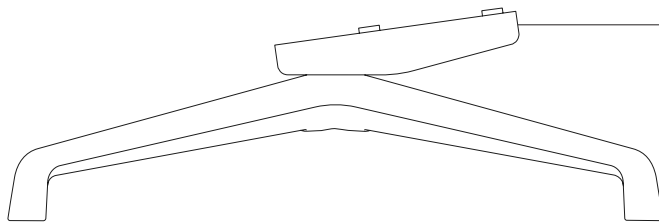

**DOZE LOUNGE
CHAIR LOW BACK
SWIVEL BASE
—RECYCLING
& DISASSEMBLY**

— Anderssen & Voll

In aesthetics and strength, Muuto strives to create highly durable designs built to last, passed down generations. If you on the other hand find yourself needing to dispose of a Muuto product, we hope this guide will help you to easily and responsibly recycle the materials and subcomponents.

Mix
(Foam, upholstery
and steel)

Metal
(Aluminum and steel)

Steel

Plastic