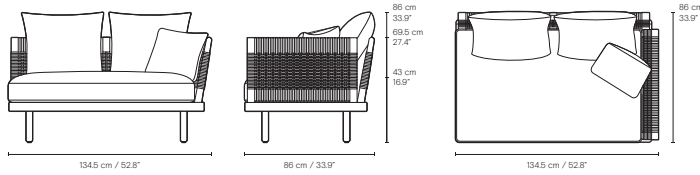

The Embrace Outdoor Lounge Sofa designed by EOOS is a flexible, modular design featuring a solid FSC-certified untreated teak frame and soft upholstery. A hand-woven flat rope back and armrests support soft upholstery in a range of earthy colours. The sofa is fully customisable and can be freely combined from seven standard modules. All pillows and cushions are made from quick-drying foam and are upholstered in weather-resistant Agora Life textiles. Pillows come in six colours, while cushions are offered in three, all inspired by the Scandinavian landscape. The covers are fully removable for customisation and cleaning.

SPECIFICATIONS

E500

E510

E511

E520

E530

E540

E541