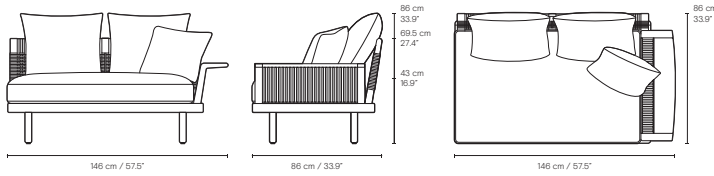

The Embrace Outdoor Lounge Sofa designed by EOOS is a flexible, modular design featuring a solid FSC-certified untreated teak frame and soft upholstery. A hand-woven flat rope back and armrests support soft upholstery in a range of earthy colours. The sofa is fully customisable and can be freely combined from seven standard modules. All pillows and cushions are made from quick-drying foam and are upholstered in weather-resistant Agora Life textiles. Pillows come in six colours, while cushions are offered in three, all inspired by the Scandinavian landscape. The covers are fully removable for customisation and cleaning.

SPECIFICATIONS

E500

E510

E511

E520

E530

E540

E541