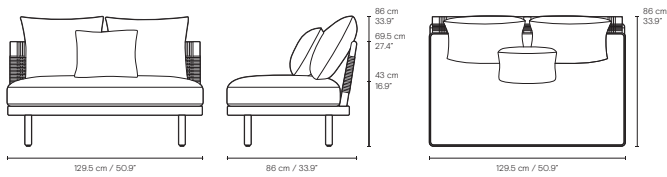

The Embrace Outdoor Lounge Sofa designed by EOOS is a flexible, modular design featuring a solid FSC-certified untreated teak frame and soft upholstery. A hand-woven flat rope back and armrests support soft upholstery in a range of earthy colours. The sofa is fully customisable and can be freely combined from seven standard modules. All pillows and cushions are made from quick-drying foam and are upholstered in weather-resistant Agora Life textiles. Pillows come in six colours, while cushions are offered in three, all inspired by the Scandinavian landscape. The covers are fully removable for customisation and cleaning.

SPECIFICATIONS

E500